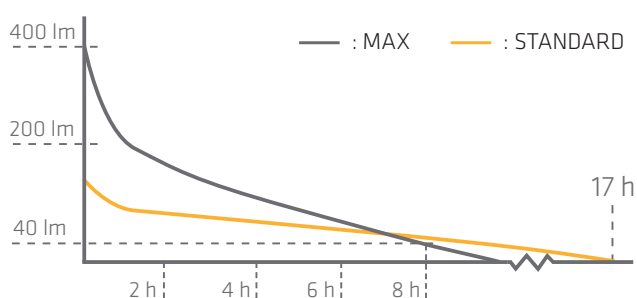

LIGHT CURVE AND RUNTIMES

MAX

400 LUMENS
40

8_h

STANDARD

150 LUMENS
15

17_h

DIMMING

270 LUMENS
10

11-110_h